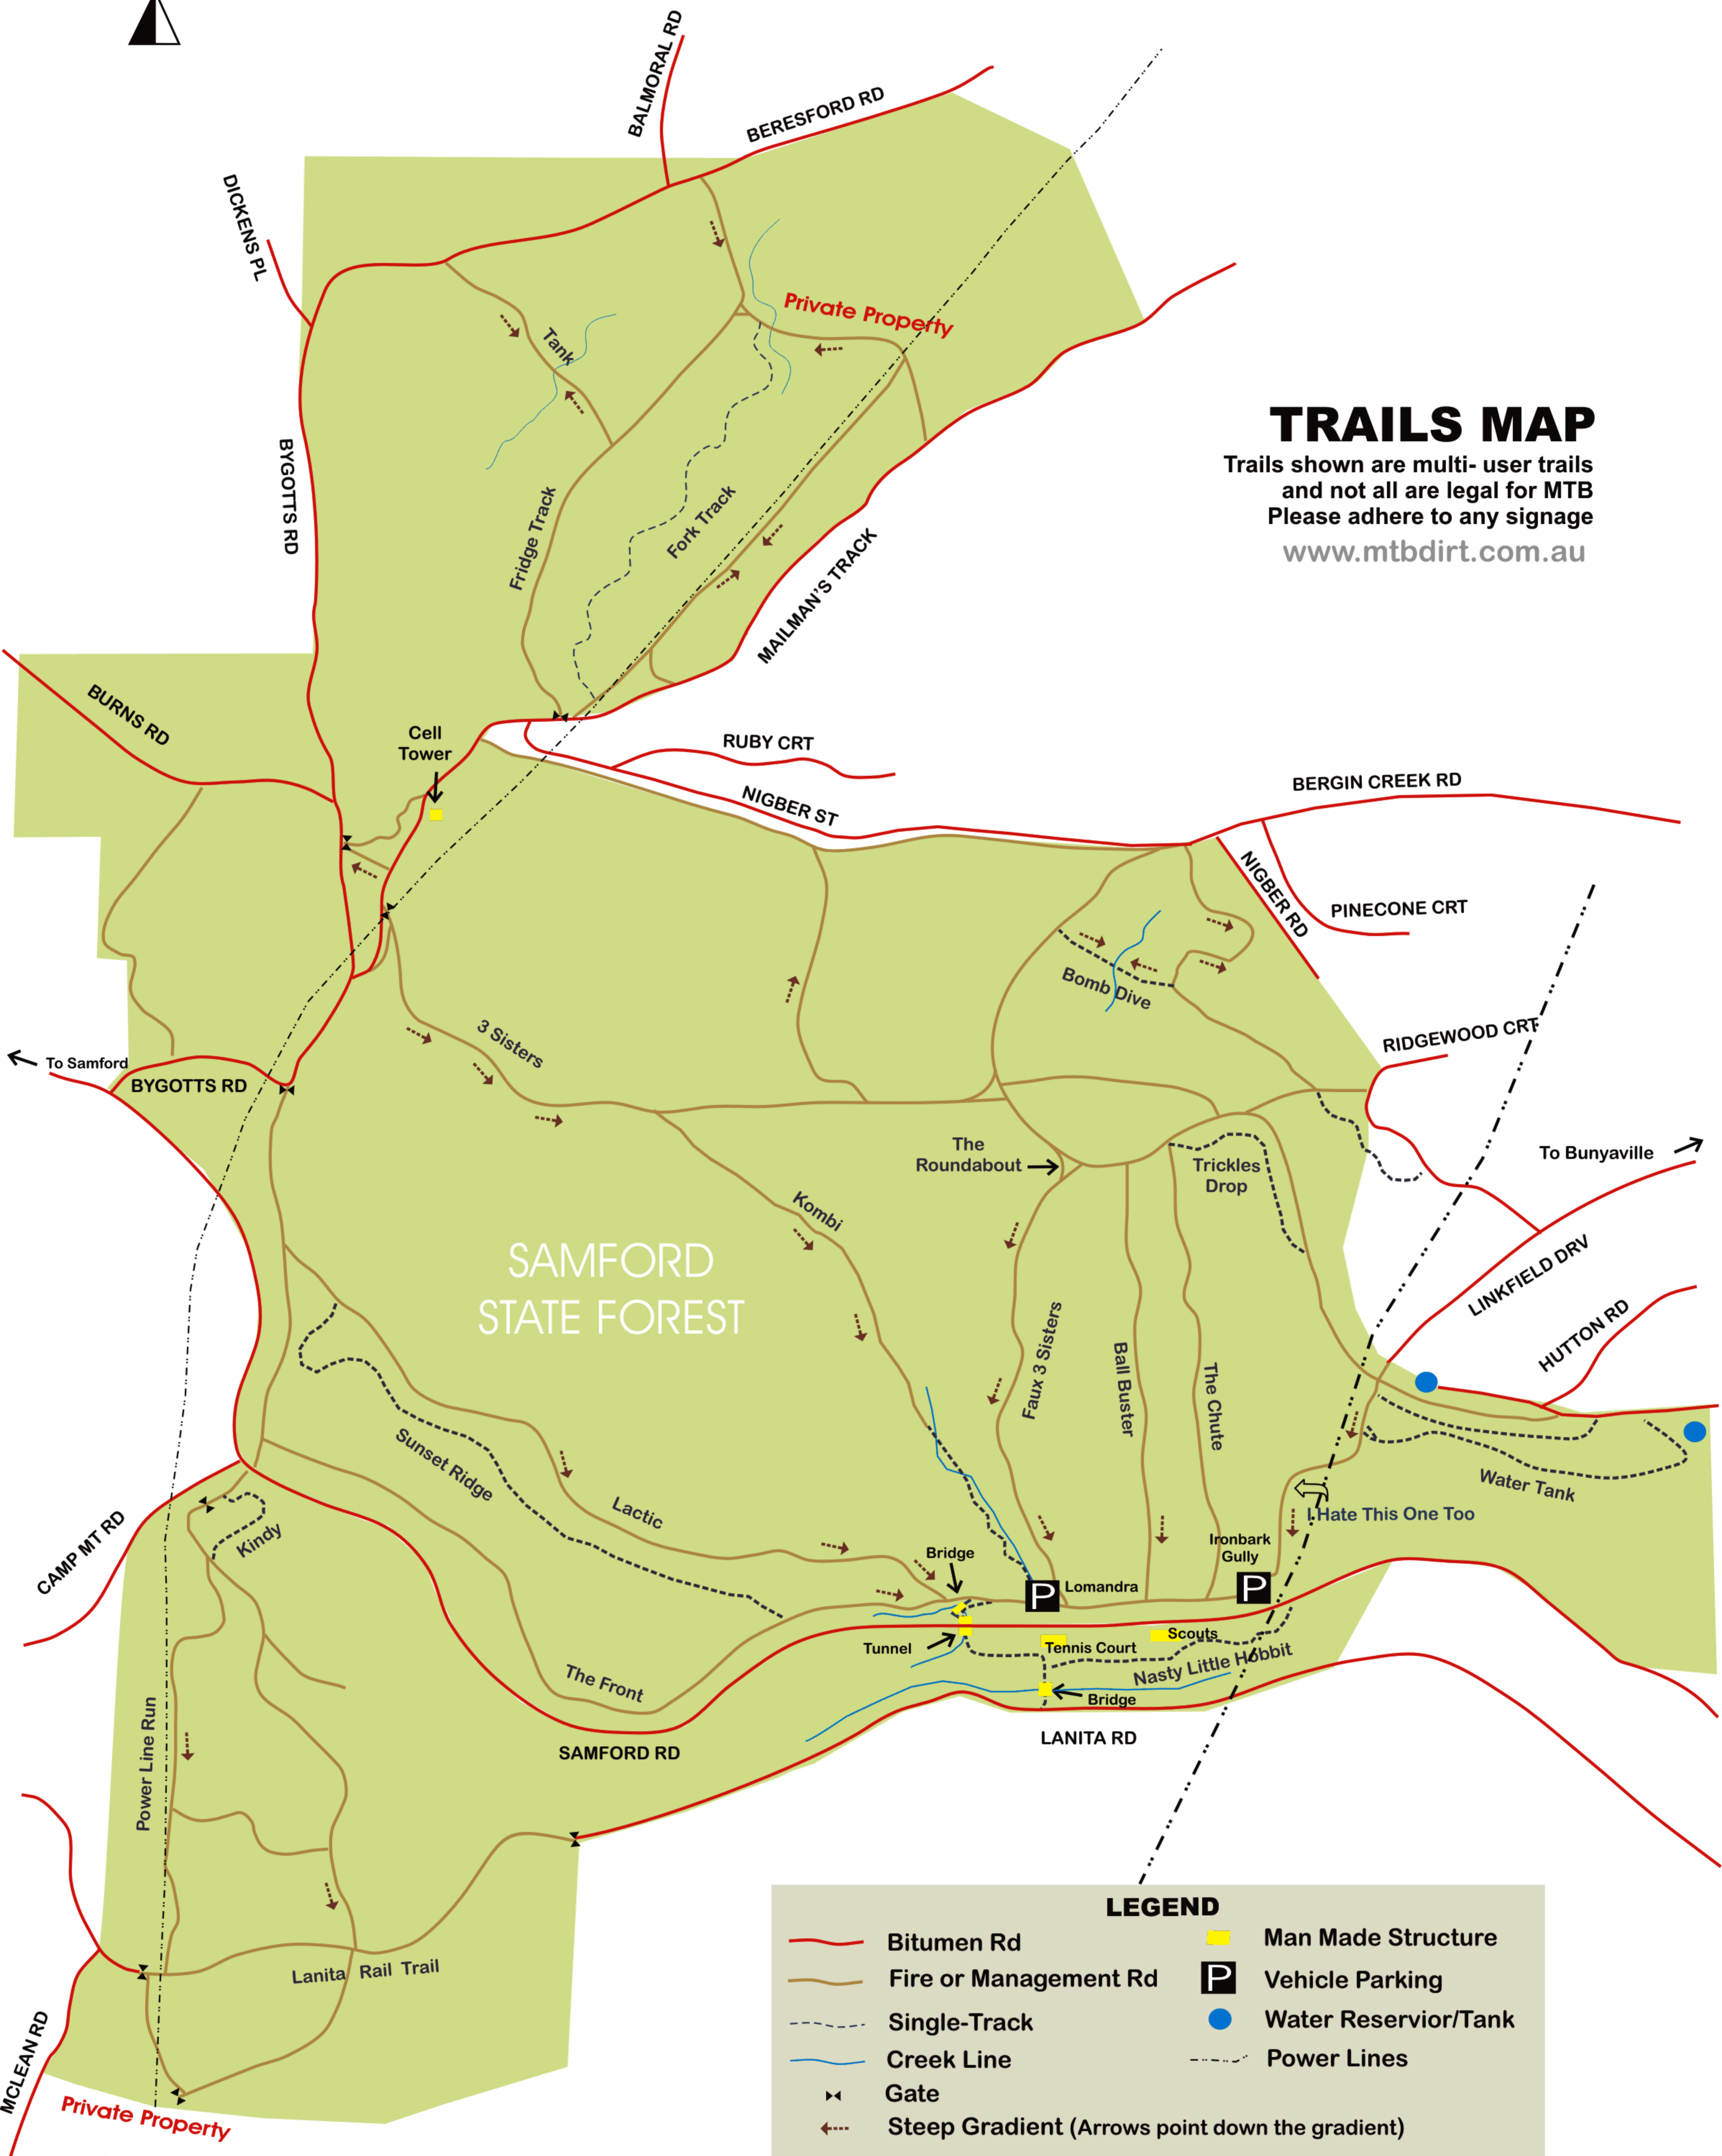

IRONBARK FOREST

TRAILS MAP

Trails shown are multi-user trails and not all are legal for MTB. Please adhere to any signage. www.mtbdirty.com.au

LEGEND

- Bitumen Rd
- Fire or Management Rd
- - - Single-Track
- Creek Line
- ⌘ Gate
- ↘ Steep Gradient (Arrows point down the gradient)
- Man Made Structure
- P Vehicle Parking
- Water Reservoir/Tank
- - - Power Lines