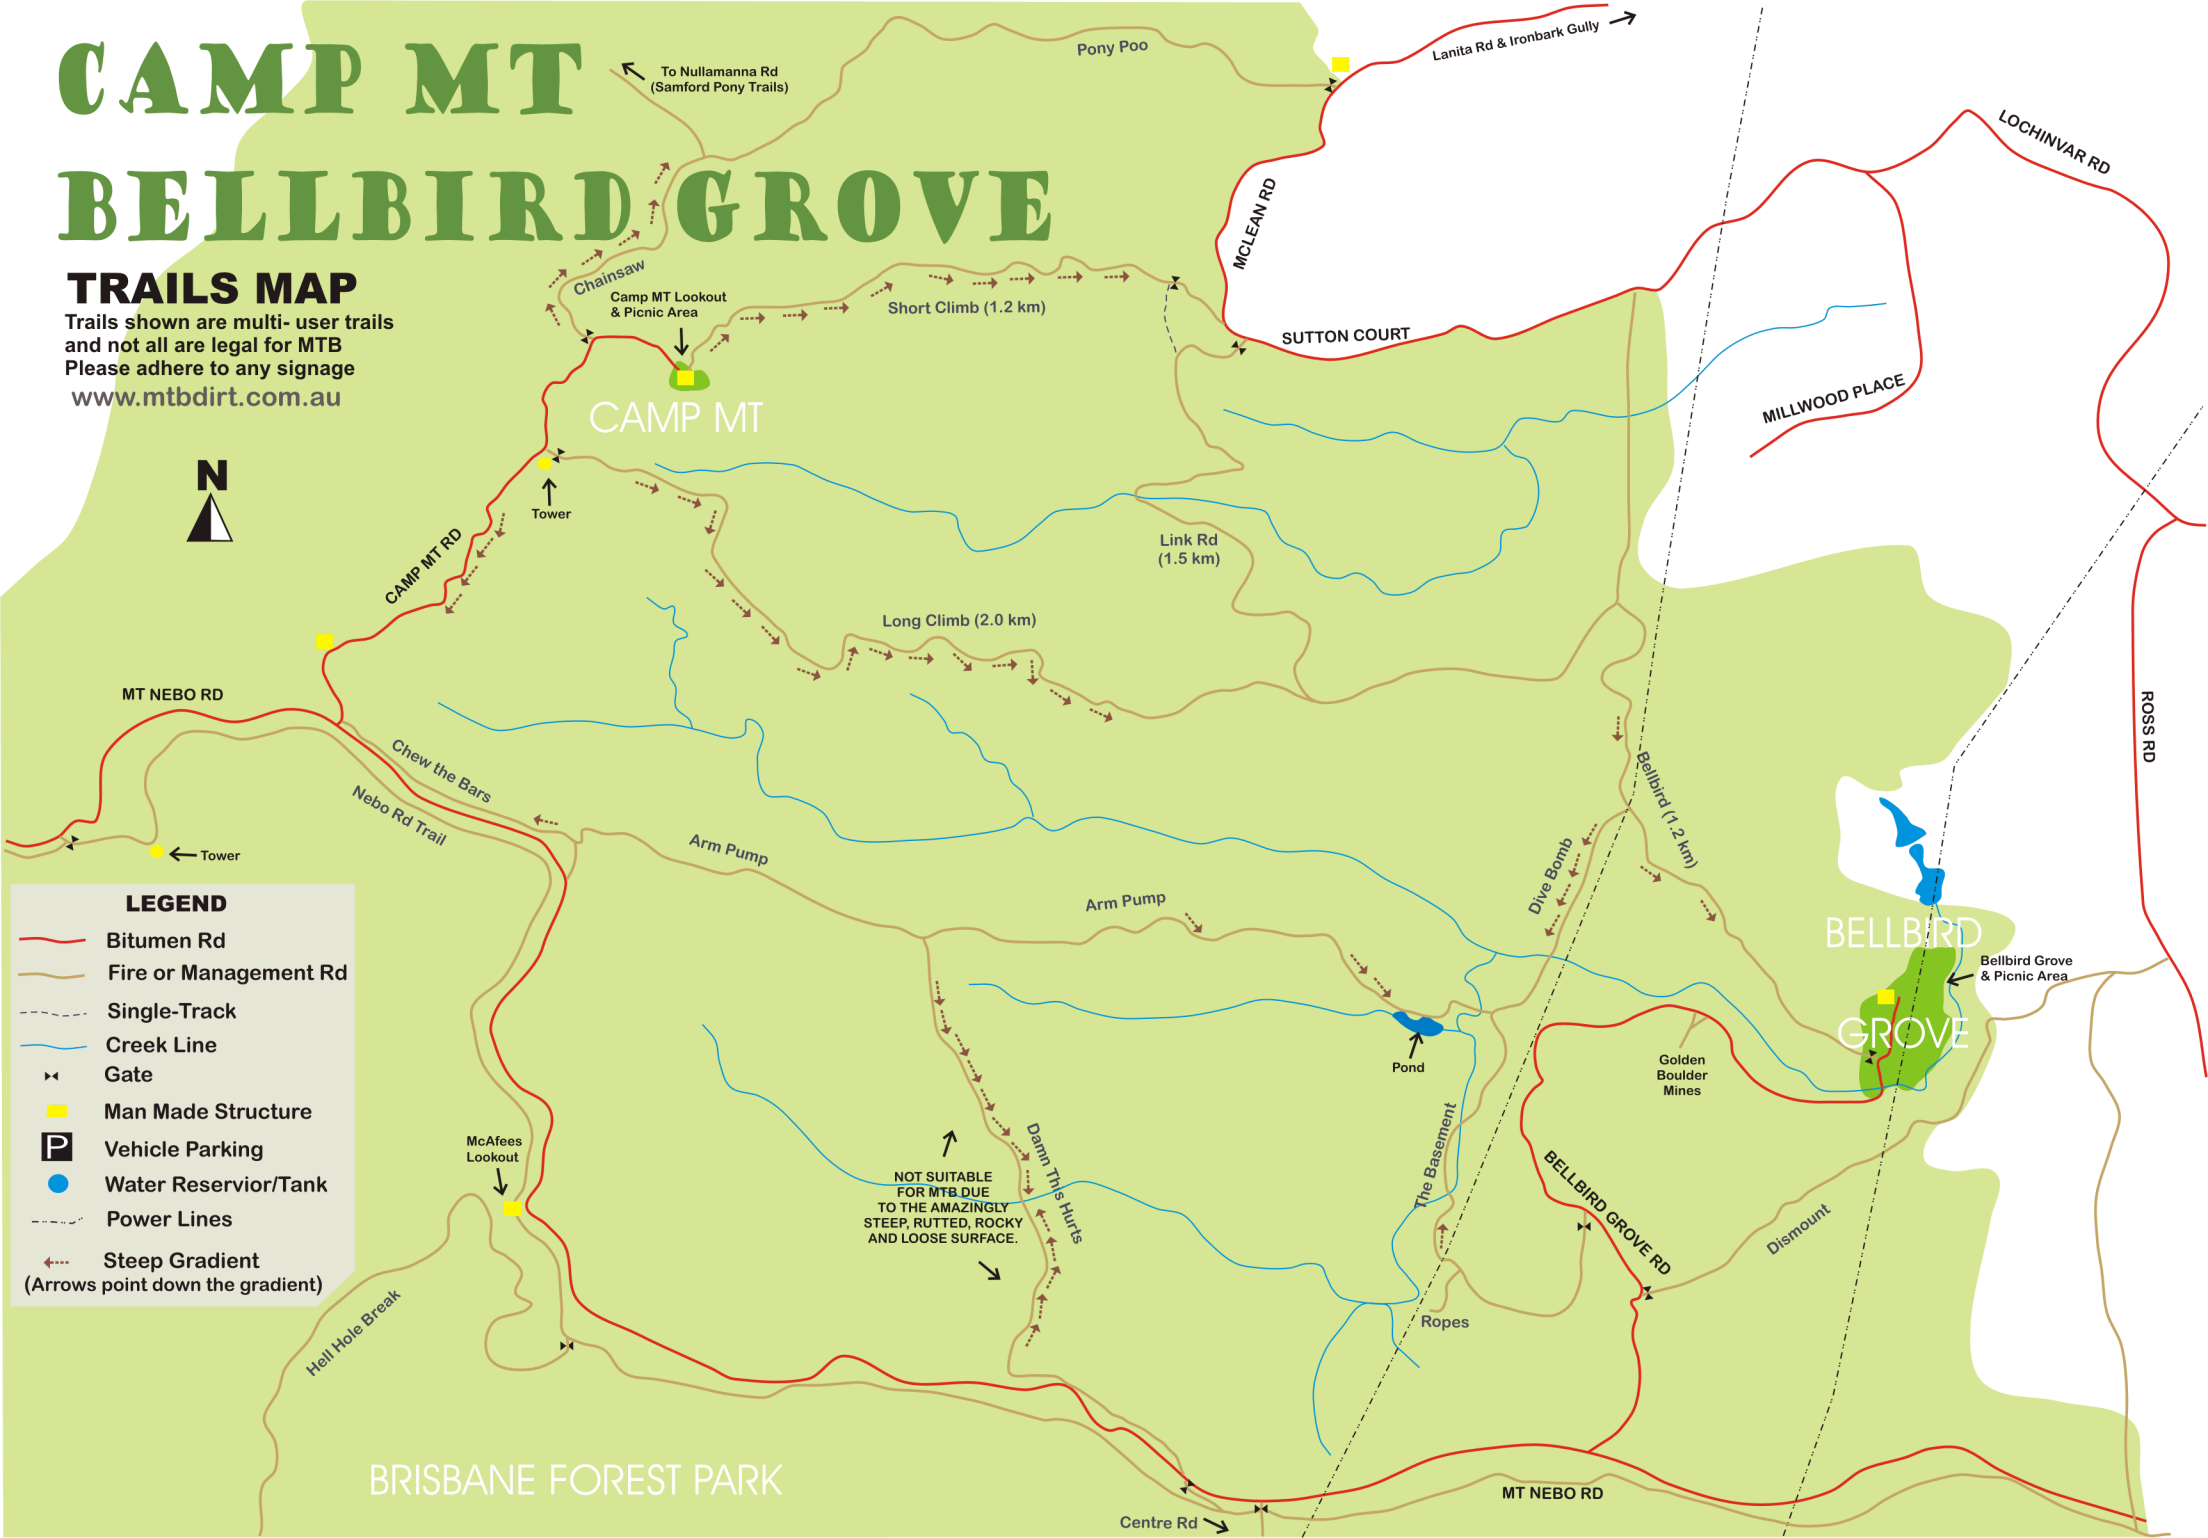

# CAMP MT BELLBIRD GROVE

## TRAILS MAP

Trails shown are multi- user trails  
and not all are legal for MTB  
Please adhere to any signage  
[www.mtbdirt.com.au](http://www.mtbdirt.com.au)

BRISBANE FOREST PARK